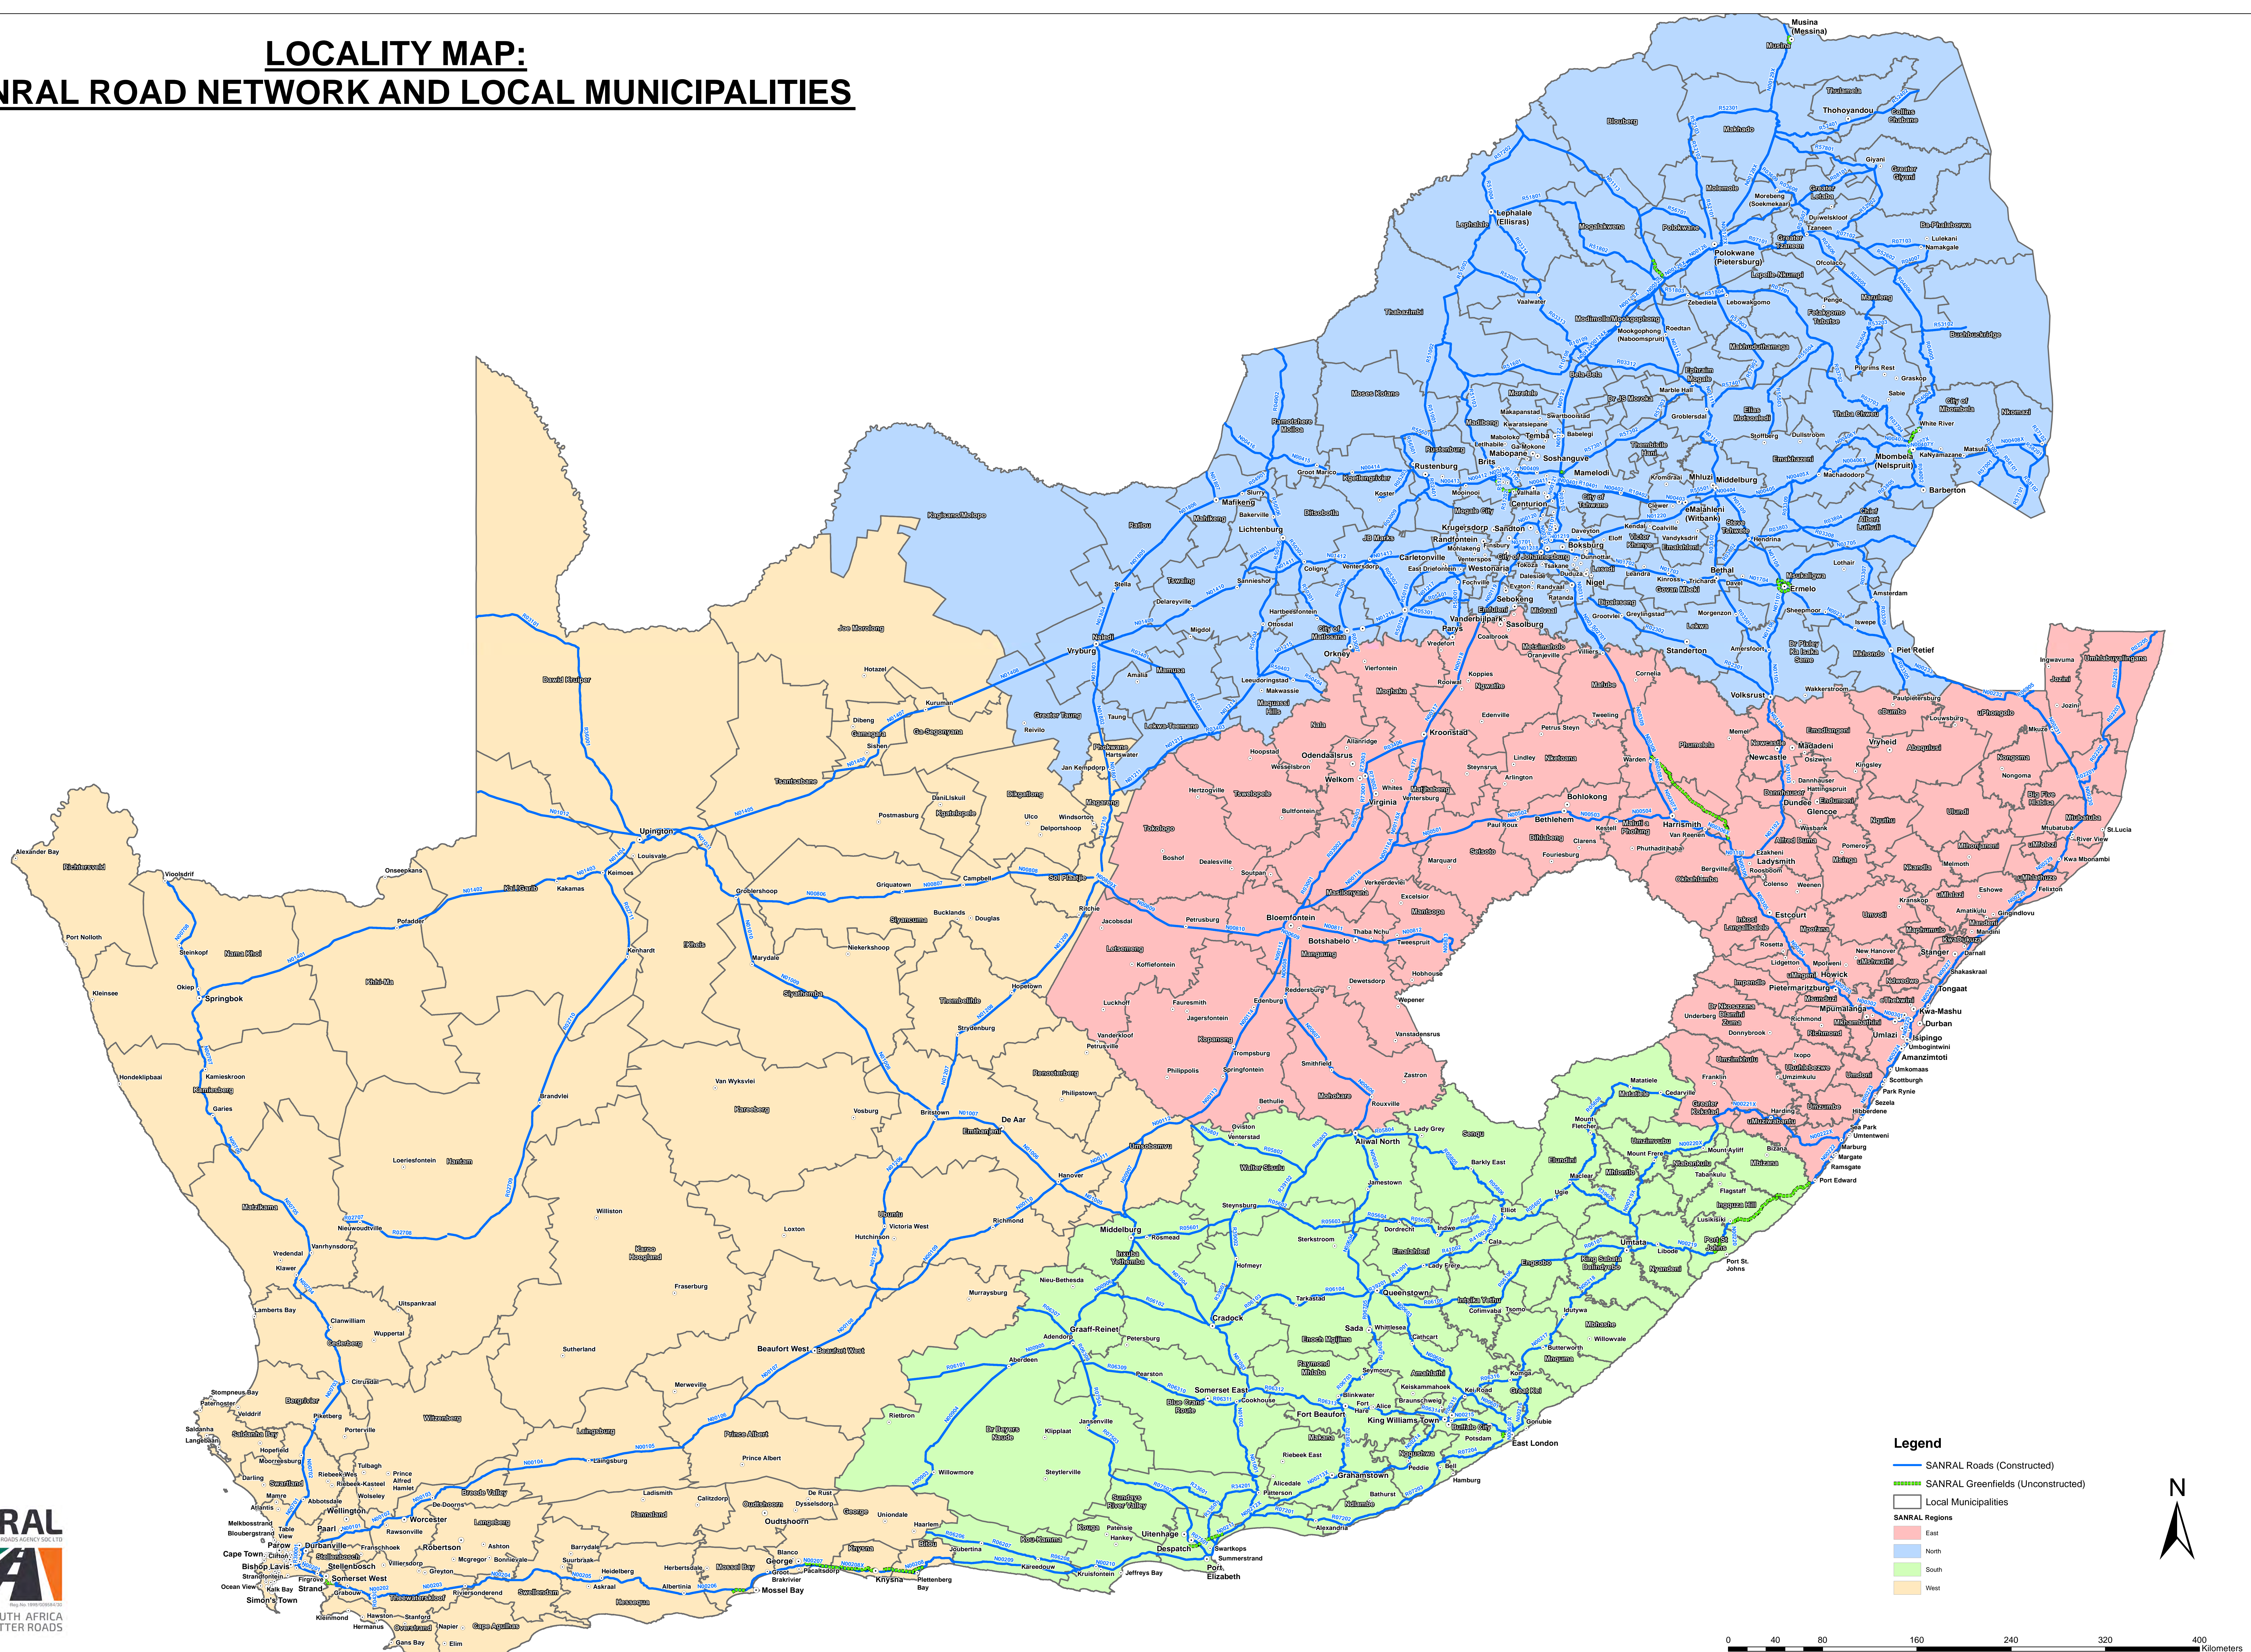

LOCALITY MAP: SANRAL ROAD NETWORK AND LOCAL MUNICIPALITIES

- Legend**
- SANRAL Roads (Constructed)
 - SANRAL Greenfields (Unconstructed)
 - Local Municipalities
 - East
 - North
 - South
 - West

0 40 80 160 240 320 400 Kilometers